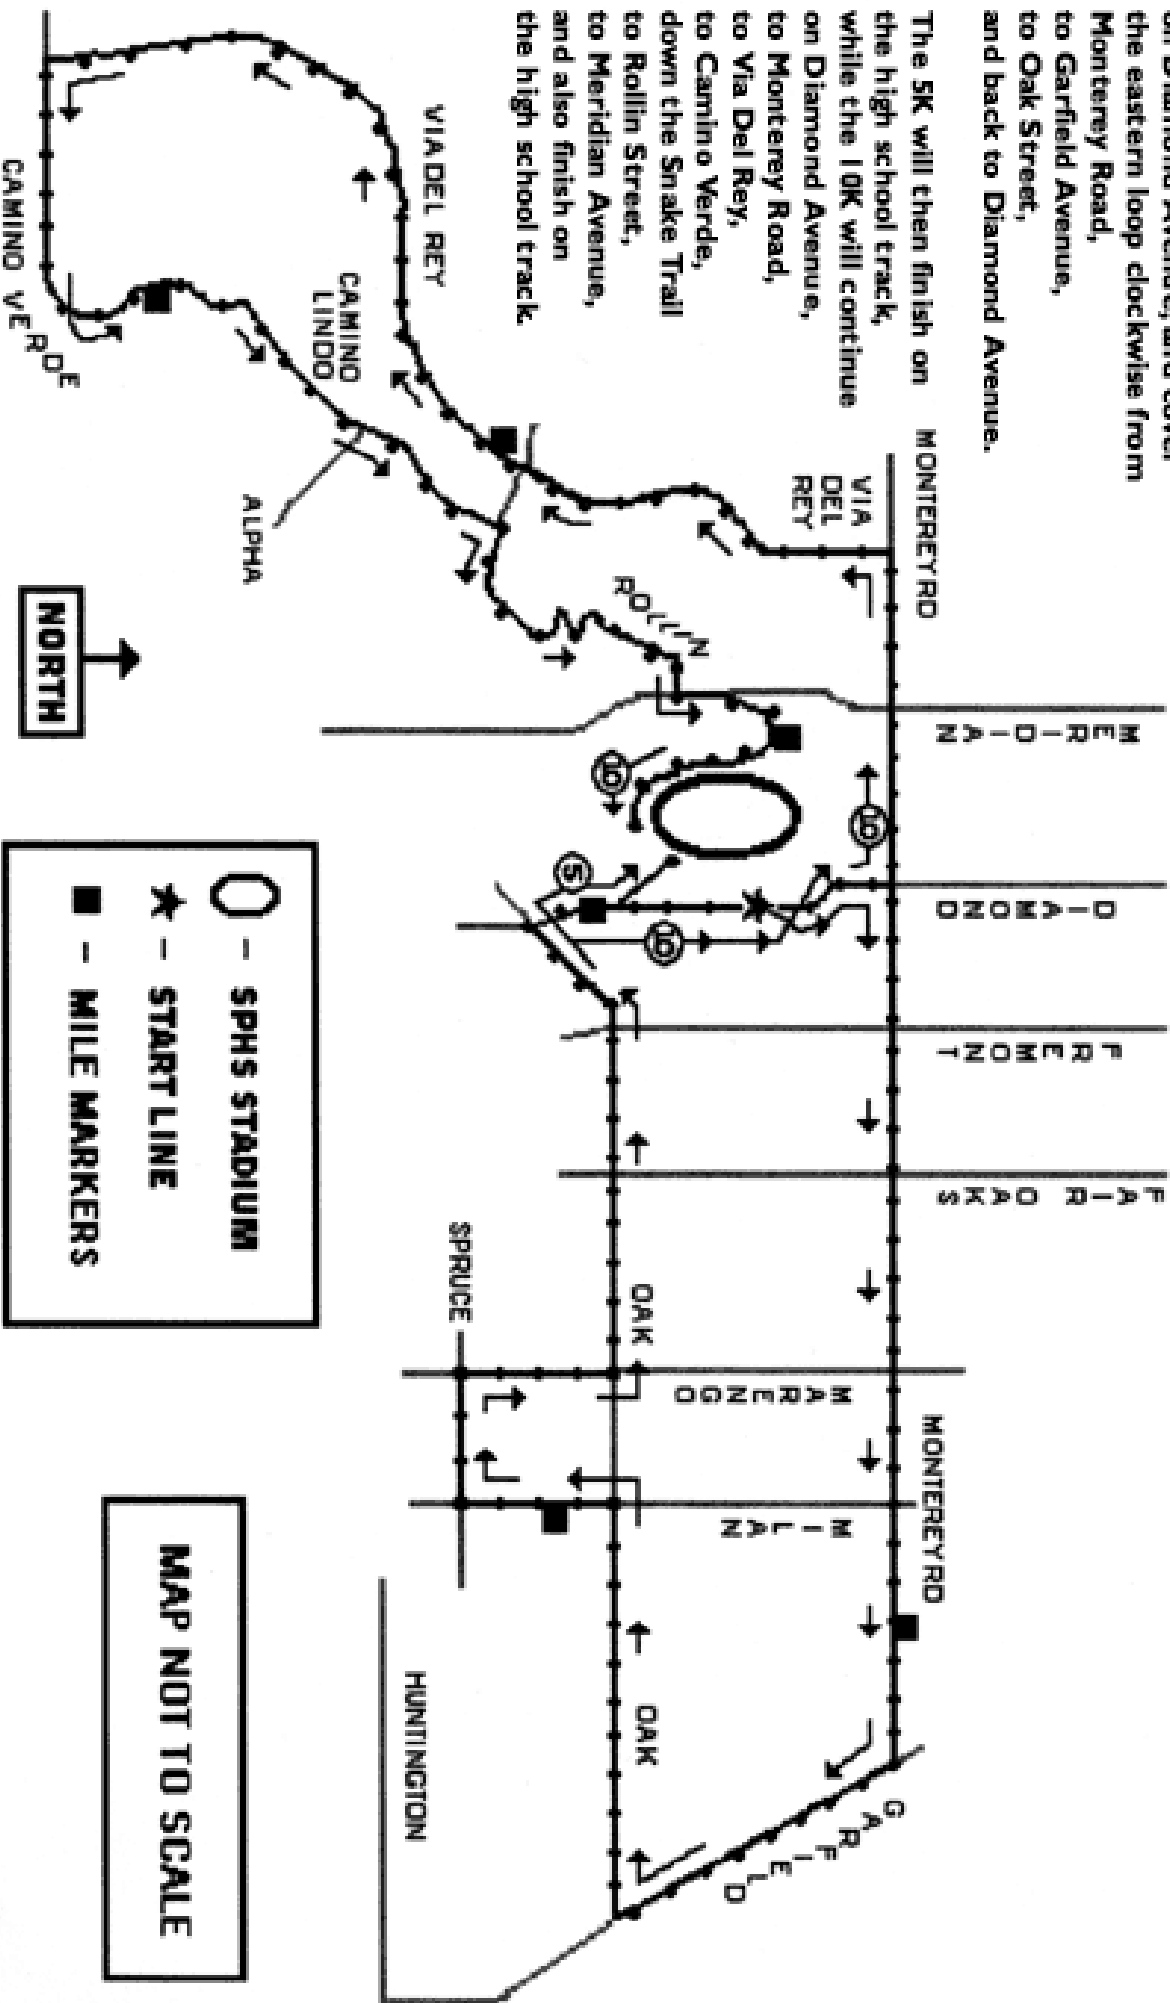

The 5K and 10K begin together on Diamond Avenue, and cover the eastern loop clockwise from Monterey Road, to Garfield Avenue, to Oak Street, and back to Diamond Avenue.

The 5K will then finish on the high school track, while the 10K will continue on Diamond Avenue, to Monterey Road, to Via Del Rey, to Camino Verde, to Rollin Street, to Meridian Avenue, and also finish on the high school track.

-  - SPHS STADIUM
-  - START LINE
-  - MILE MARKERS

MAP NOT TO SCALE